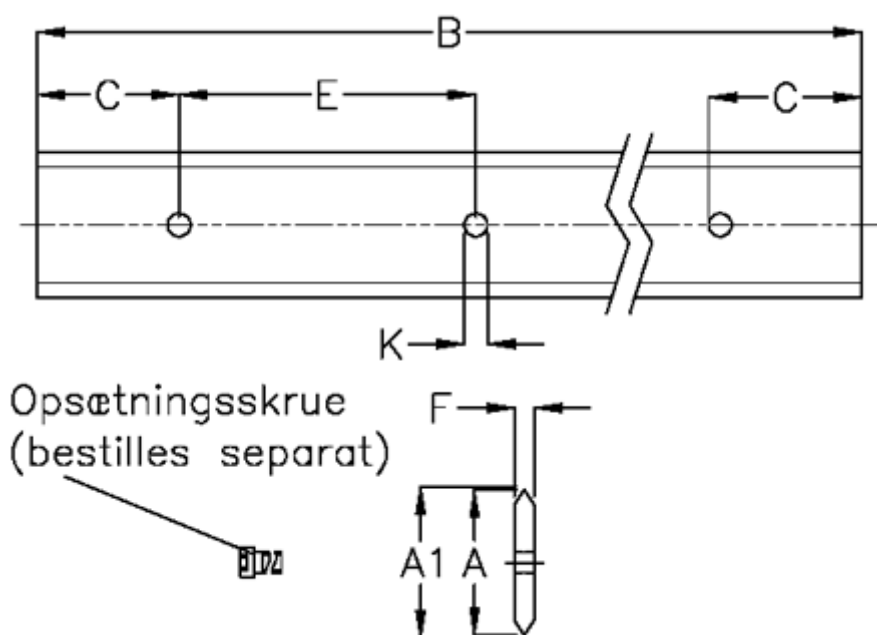

Article number: 059123356

Description: Hepco SL2 spacer slide  
SS S 35-356

## Measures

A = 35  
A1 = 35.81  
B = 356  
C = 43.0  
E = 90  
F = 4.7  
For bearing = 25  
For screw = M6x16

K = 7.0  
Weight kg/1000 = 1300